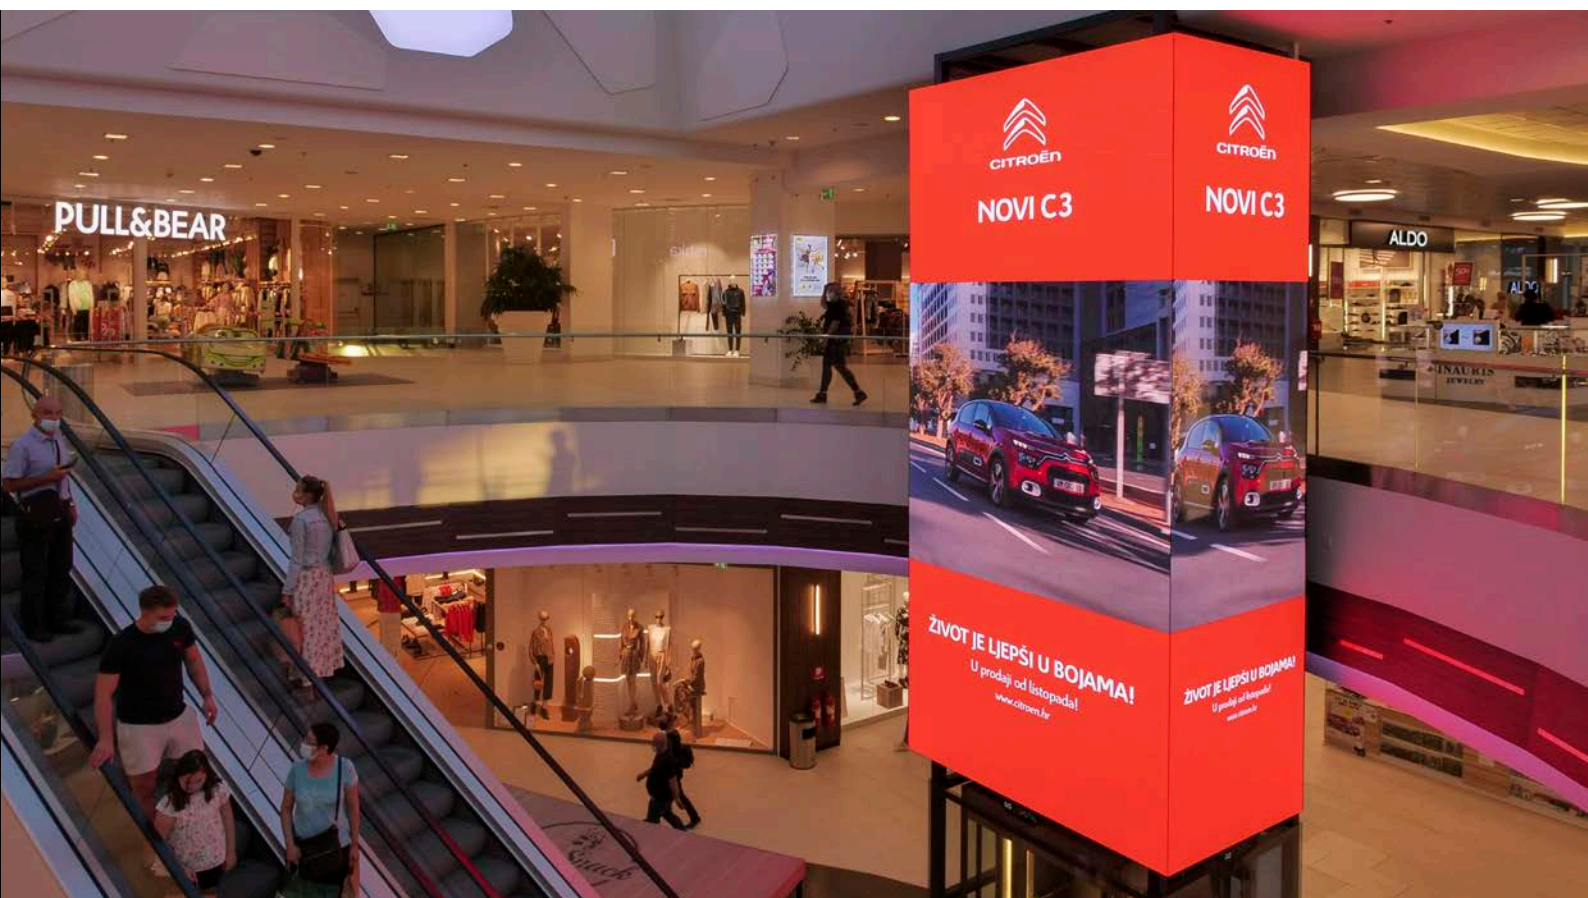

# DIGITALNI LIFT

City Center one West, Zagreb

GO  DIGITAL